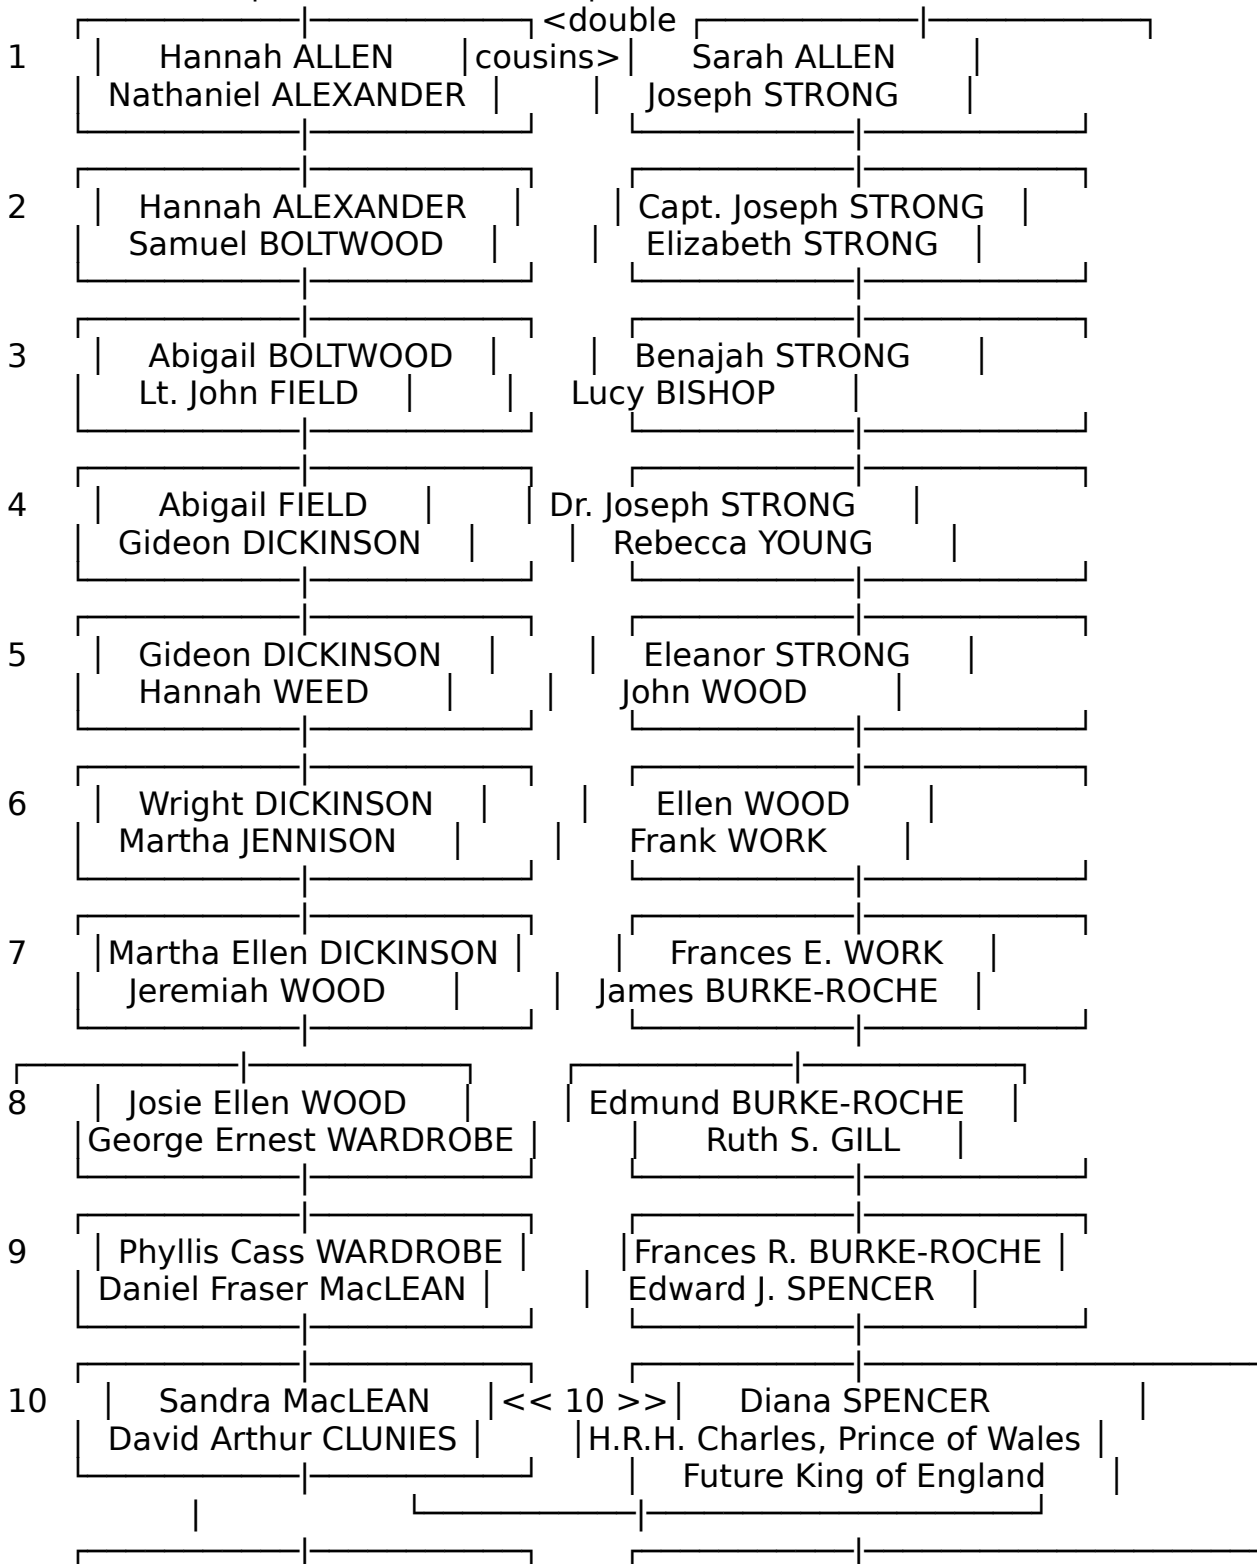

INTRODUCING OUR NOTABLE KIN.....DIANA SPENCER, PRINCESS OF WALES

Our Mutual Ancestors:

their children:

cousins:

11 | Jonathan Paul CLUNIES | << 11 >> | H.R.H. Prince William |
| Karen Bruce CRENSHAW | | Future King of England |

REFERENCE: Gary Boyd Roberts & William Addams Reitwiesner. American Ancestors and Cousins of the Princess of Wales. Gen.Pub.Co.Inc. (Baltimore:1984)

Compiled by Sandra MacLean Clunies, 6 Briardale Ct., Derwood MD 20855